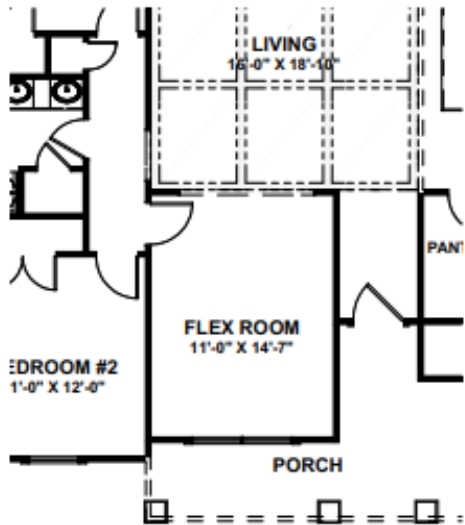

THE MEMPHIS

AT THE FIELDS AT PLANTER'S RIDGE

OPTION A

OPTION B

OPTIONAL FLEX SPACE

OPTION C

4 BEDROOMS 1922 SQFT

LET'S CHAT!
(478) 322-0028
SCAN ME