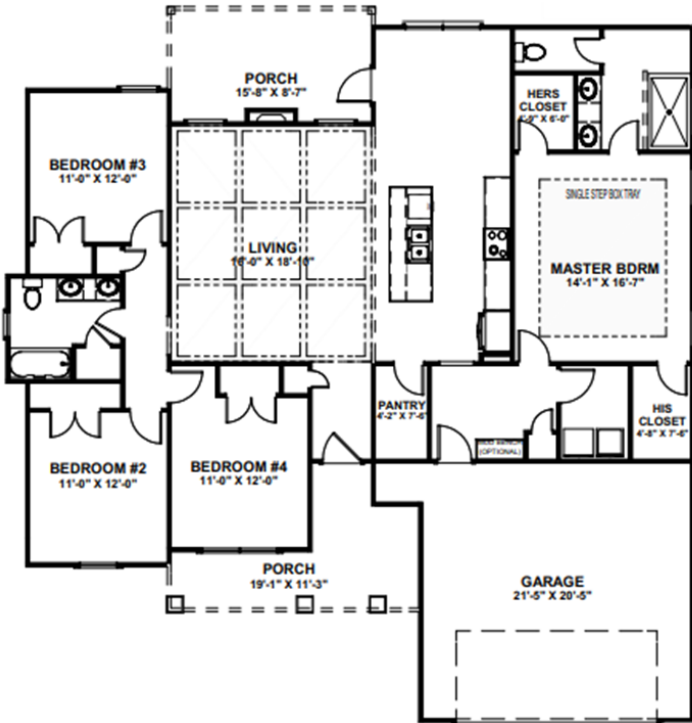

THE MEMPHIS

AT THE FIELDS AT PLANTER'S RIDGE

OPTION A

OPTION B

OPTIONAL FLEX SPACE

OPTION C

4 BEDROOMS 1922 SQFT

LET'S CHAT!
(478) 322-0028
SCAN ME